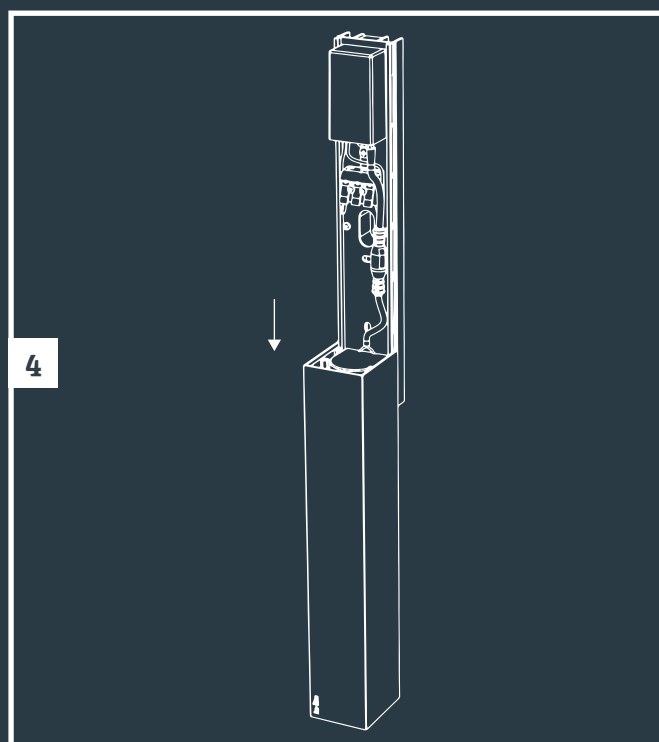

EVO DOWN DARK

100-230V

10

11

power on

12

in-lite®

www.in-lite.com