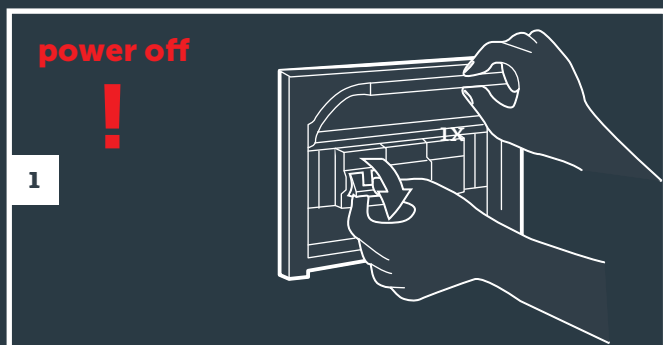

EVO DOWN DARK

100-230V

10

11

power on

12

in-lite®

www.in-lite.com