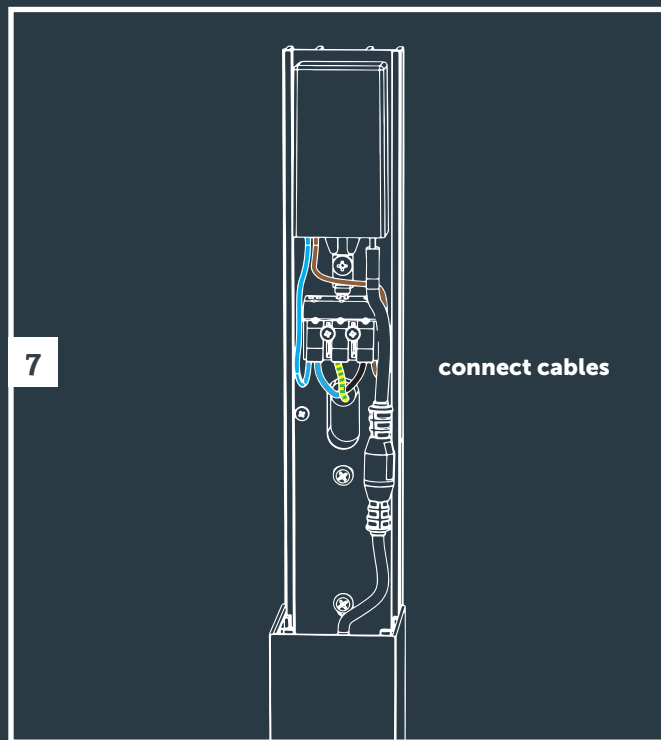

EVO DOWN DARK

100-230V

10

11

power on

12

in-lite®

www.in-lite.com