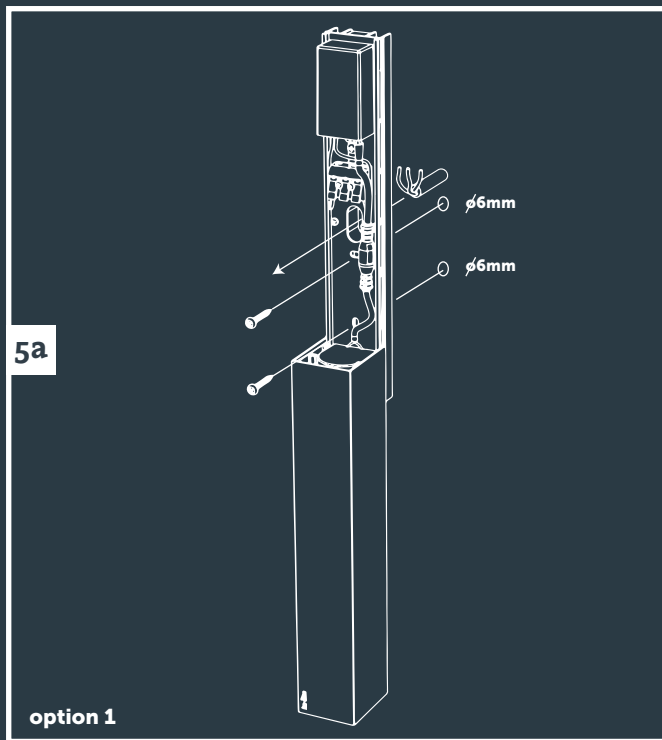

EVO DOWN DARK

100-230V

10

11

power on

12

in-lite®

www.in-lite.com