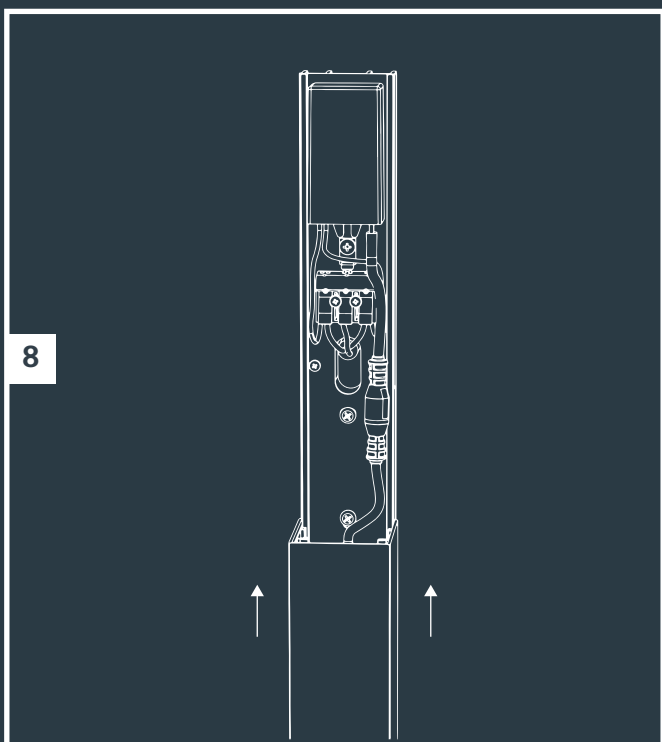

EVO DOWN DARK

100-230V

10

11

power on

12

in-lite®

www.in-lite.com