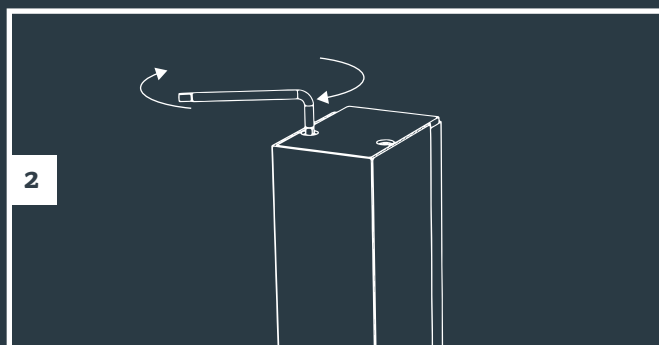

EVO DOWN DARK

100-230V

10

11

power on

12

in-lite®

www.in-lite.com