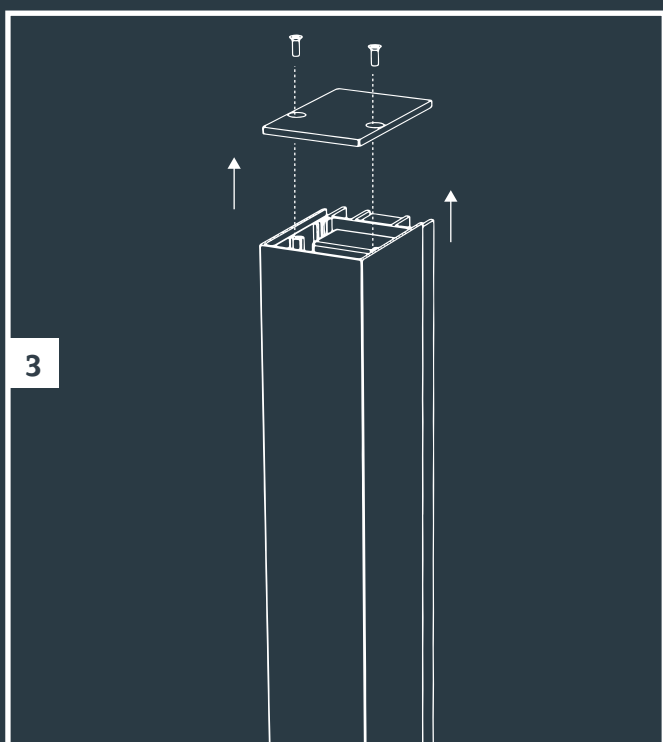

EVO DOWN DARK

100-230V

10

11

power on

12

in-lite®

www.in-lite.com