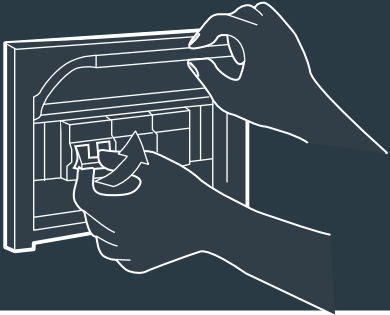

EVO DOWN DARK

100-230V

10

11

power on

12

in-lite®

www.in-lite.com