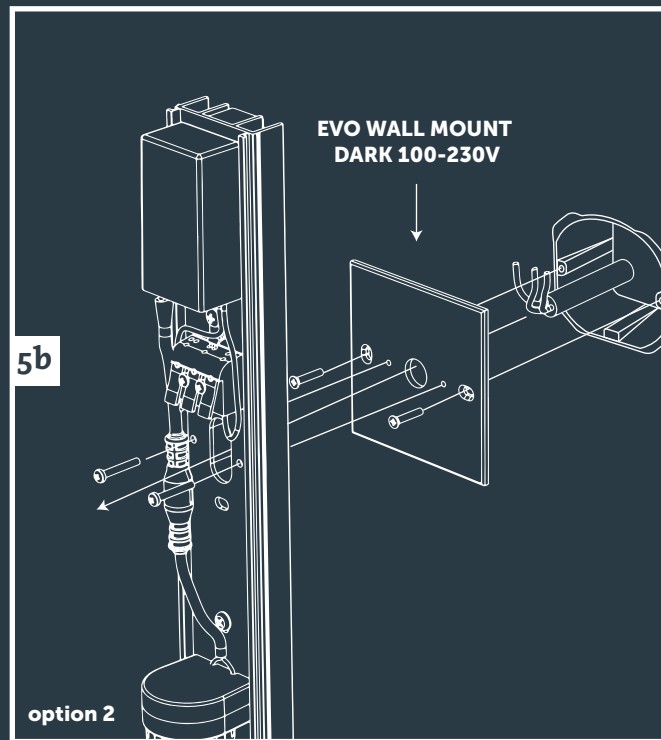

EVO DOWN DARK

100-230V

10

11

power on

12

in-lite®

www.in-lite.com