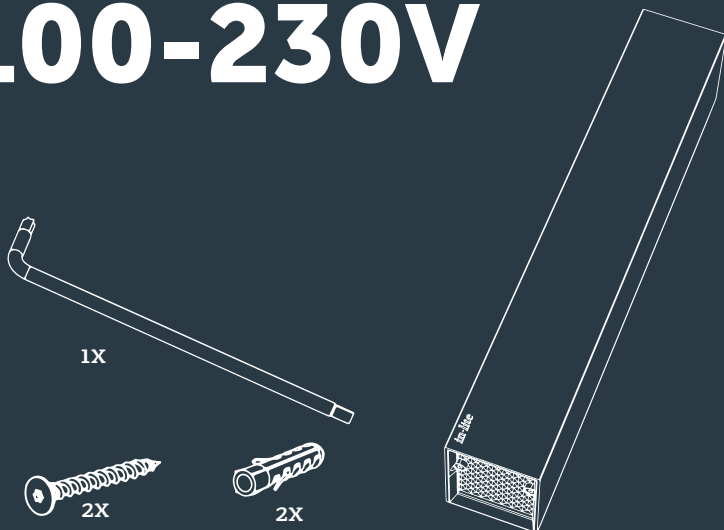

EVO DOWN DARK

100-230V

10

11

power on

12

in-lite®

www.in-lite.com