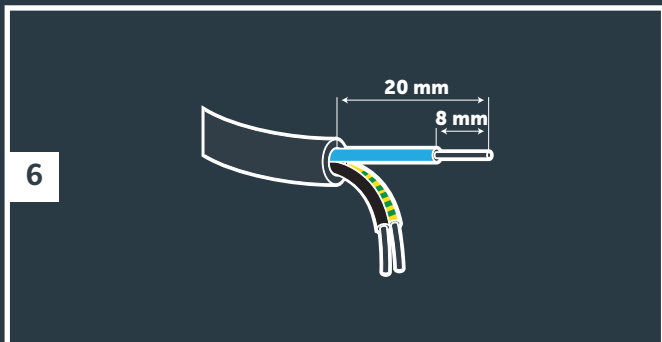

EVO DOWN DARK

100-230V

10

11

power on

12

in-lite®

www.in-lite.com