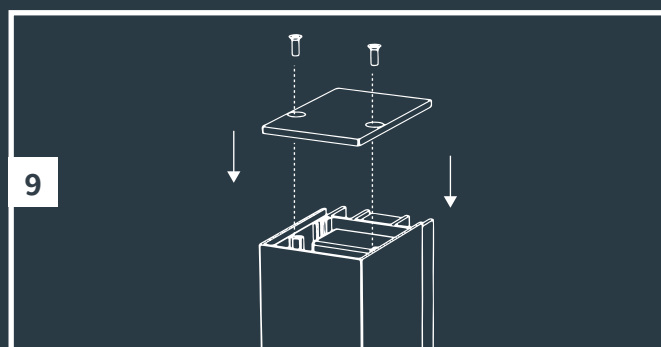

EVO DOWN DARK

100-230V

10

11

power on

12

in-lite®

www.in-lite.com