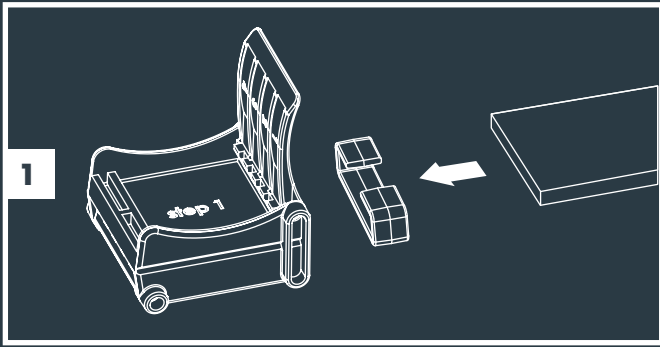

**Tree Mount  
(From page 3)**

**2x Tree Mount  
(From page 3)**

**Wall Mount  
(From page 7)**

**With Riser accessory  
(From page 5)**

**MINI SCOPE, SCOPE & BIG SCOPE (NARROW)**

Transformer "ON"

11

12