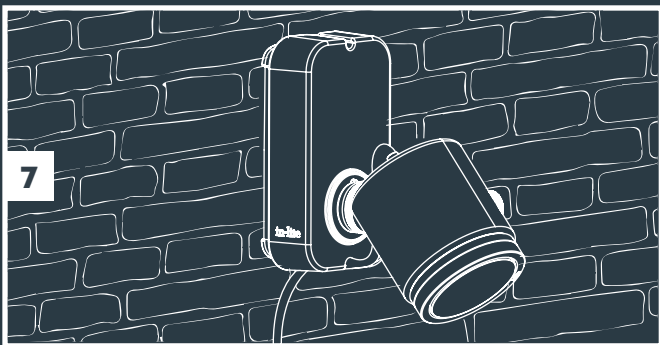

**Tree Mount  
(From page 3)**

**2x Tree Mount  
(From page 3)**

**Wall Mount  
(From page 7)**

**With Riser accessory  
(From page 5)**

**MINI SCOPE, SCOPE & BIG SCOPE (NARROW)**

Transformer "ON"

11

12