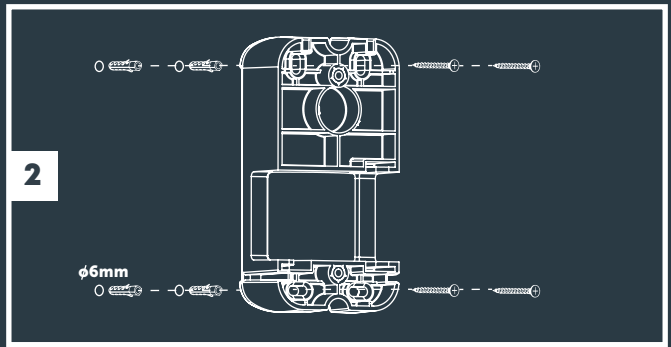

**Tree Mount  
(From page 3)**

**2x Tree Mount  
(From page 3)**

**Wall Mount  
(From page 7)**

**With Riser accessory  
(From page 5)**

**MINI SCOPE, SCOPE & BIG SCOPE (NARROW)**

Transformer "ON"

11

12