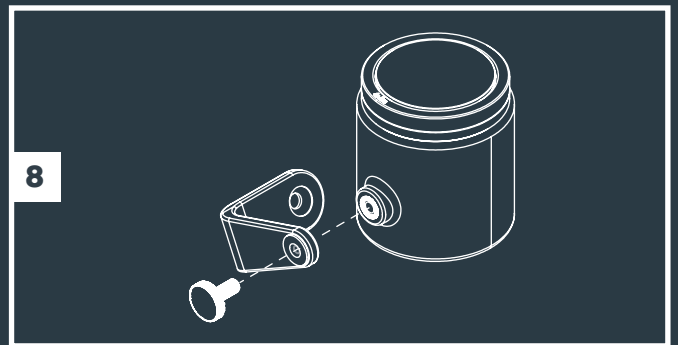

**Tree Mount  
(From page 3)**

**2x Tree Mount  
(From page 3)**

**Wall Mount  
(From page 7)**

**With Riser accessory  
(From page 5)**

**MINI SCOPE, SCOPE & BIG SCOPE (NARROW)**

Transformer "ON"

11

12