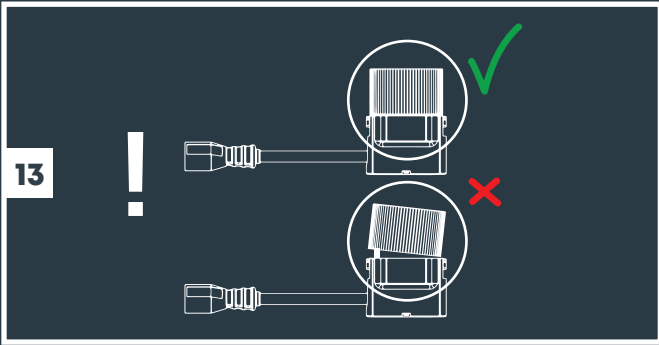

Transformer "ON"

11

12

13

14