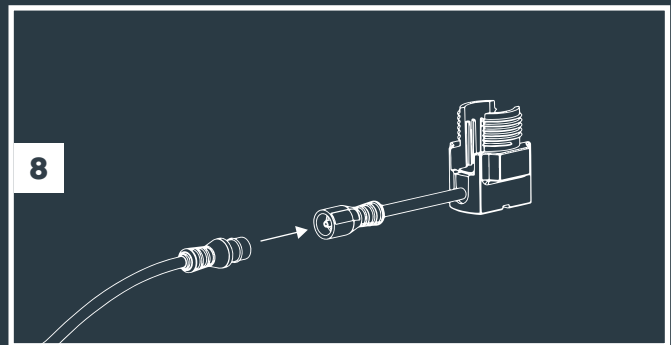

**Tree Mount  
(From page 3)**

**2x Tree Mount  
(From page 3)**

**Wall Mount  
(From page 7)**

**With Riser accessory  
(From page 5)**

**MINI SCOPE, SCOPE & BIG SCOPE (NARROW)**

Transformer "ON"

11

12