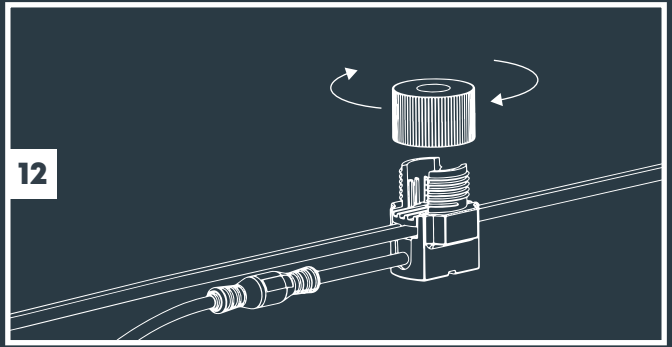

**Tree Mount  
(From page 3)**

**2x Tree Mount  
(From page 3)**

**Wall Mount  
(From page 7)**

**With Riser accessory  
(From page 5)**

**MINI SCOPE, SCOPE & BIG SCOPE (NARROW)**

Transformer "ON"

11

12