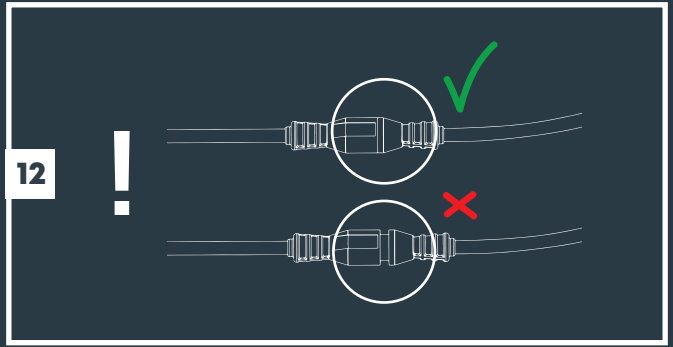

**Tree Mount  
(From page 3)**

**2x Tree Mount  
(From page 3)**

**Wall Mount  
(From page 7)**

**With Riser accessory  
(From page 5)**

**MINI SCOPE, SCOPE & BIG SCOPE (NARROW)**

Transformer "ON"

11

12