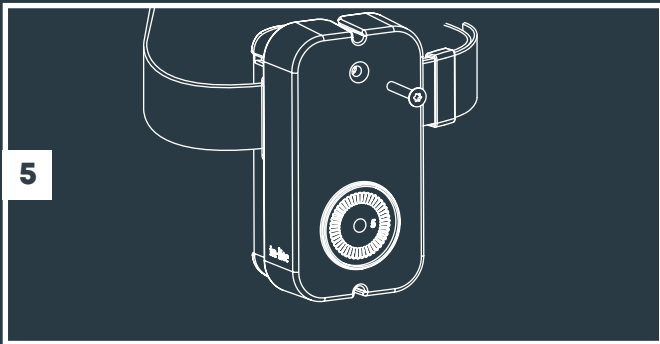

**Tree Mount  
(From page 3)**

**2x Tree Mount  
(From page 3)**

**Wall Mount  
(From page 7)**

**With Riser accessory  
(From page 5)**

**MINI SCOPE, SCOPE & BIG SCOPE (NARROW)**

Transformer "ON"

11

12