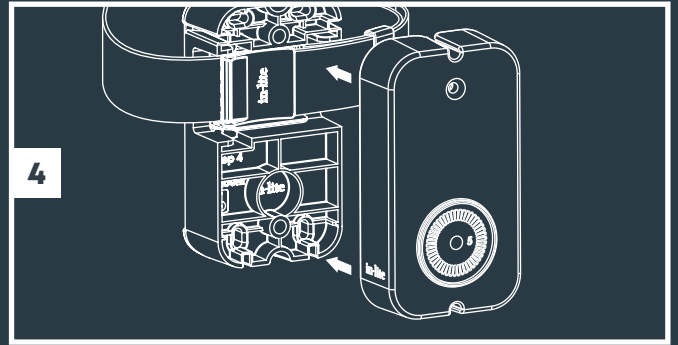

**Tree Mount  
(From page 3)**

**2x Tree Mount  
(From page 3)**

**Wall Mount  
(From page 7)**

**With Riser accessory  
(From page 5)**

**MINI SCOPE, SCOPE & BIG SCOPE (NARROW)**

Transformer "ON"

11

12