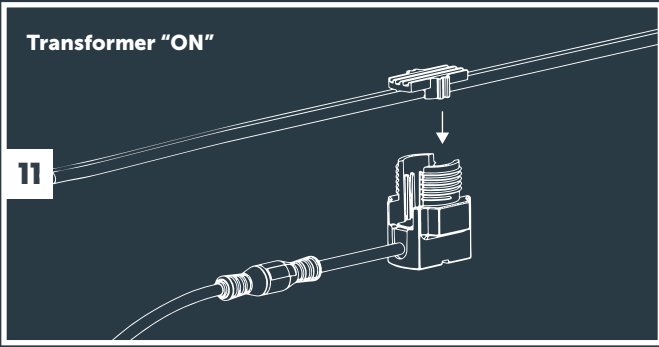

**Tree Mount  
(From page 3)**

**2x Tree Mount  
(From page 3)**

**Wall Mount  
(From page 7)**

**With Riser accessory  
(From page 5)**

**MINI SCOPE, SCOPE & BIG SCOPE (NARROW)**

Transformer "ON"

11

12