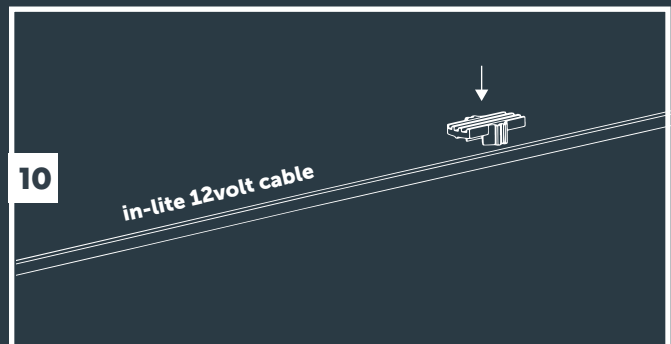

**Tree Mount  
(From page 3)**

**2x Tree Mount  
(From page 3)**

**Wall Mount  
(From page 7)**

**With Riser accessory  
(From page 5)**

**MINI SCOPE, SCOPE & BIG SCOPE (NARROW)**

Transformer "ON"

11

12