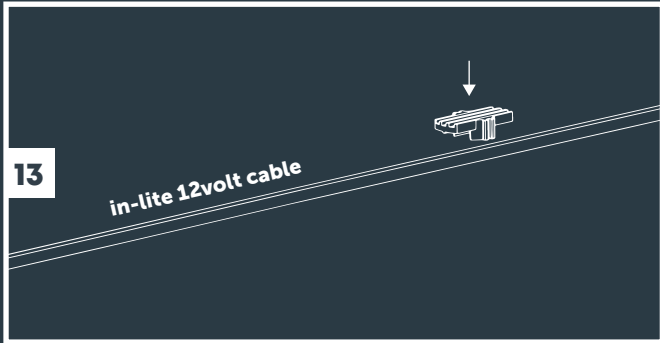

**Tree Mount  
(From page 3)**

**2x Tree Mount  
(From page 3)**

**Wall Mount  
(From page 7)**

**With Riser accessory  
(From page 5)**

**MINI SCOPE, SCOPE & BIG SCOPE (NARROW)**

Transformer "ON"

11

12