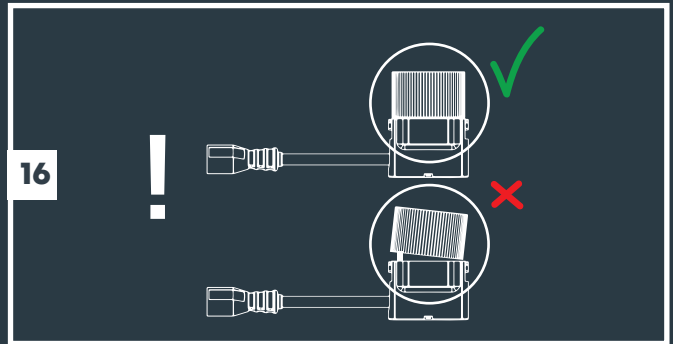

**Tree Mount  
(From page 3)**

**2x Tree Mount  
(From page 3)**

**Wall Mount  
(From page 7)**

**With Riser accessory  
(From page 5)**

**MINI SCOPE, SCOPE & BIG SCOPE (NARROW)**

Transformer "ON"

11

12