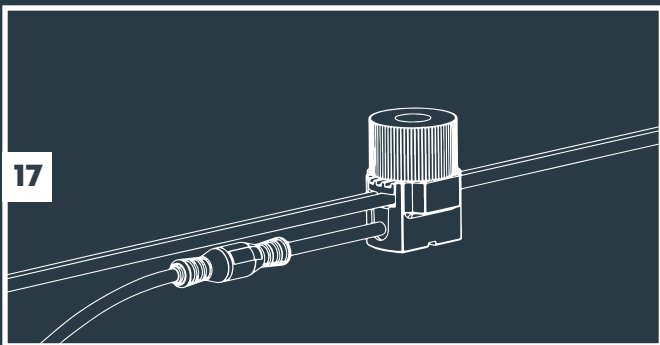

**Tree Mount  
(From page 3)**

**2x Tree Mount  
(From page 3)**

**Wall Mount  
(From page 7)**

**With Riser accessory  
(From page 5)**

**MINI SCOPE, SCOPE & BIG SCOPE (NARROW)**

Transformer "ON"

11

12