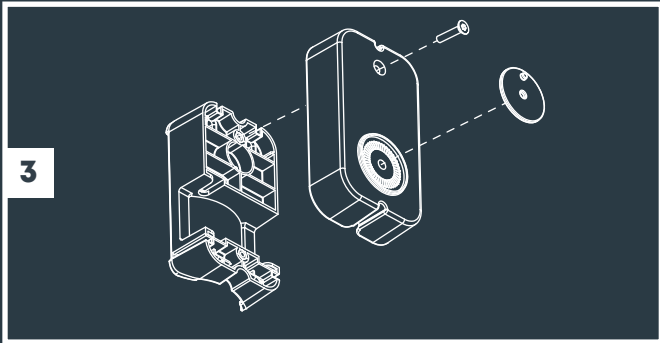

**Tree Mount  
(From page 3)**

**2x Tree Mount  
(From page 3)**

**Wall Mount  
(From page 7)**

**With Riser accessory  
(From page 5)**

**MINI SCOPE, SCOPE & BIG SCOPE (NARROW)**

Transformer "ON"

11

12