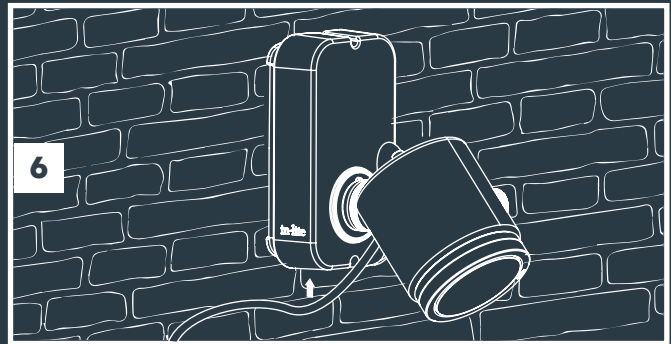

**Tree Mount  
(From page 3)**

**2x Tree Mount  
(From page 3)**

**Wall Mount  
(From page 7)**

**With Riser accessory  
(From page 5)**

**MINI SCOPE, SCOPE & BIG SCOPE (NARROW)**

Transformer "ON"

11

12