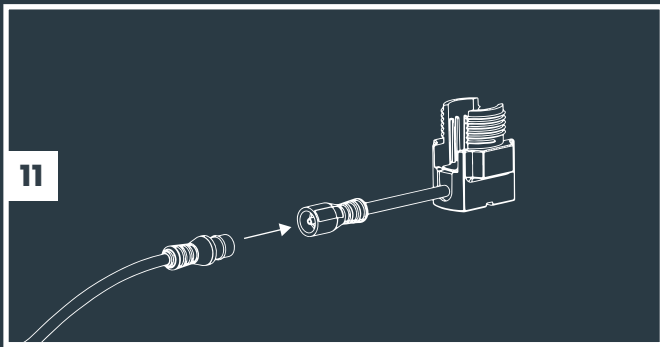

**Tree Mount  
(From page 3)**

**2x Tree Mount  
(From page 3)**

**Wall Mount  
(From page 7)**

**With Riser accessory  
(From page 5)**

**MINI SCOPE, SCOPE & BIG SCOPE (NARROW)**

Transformer "ON"

11

12