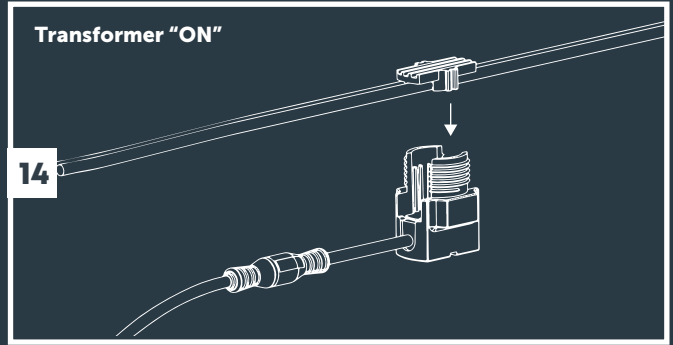

**Tree Mount  
(From page 3)**

**2x Tree Mount  
(From page 3)**

**Wall Mount  
(From page 7)**

**With Riser accessory  
(From page 5)**

**MINI SCOPE, SCOPE & BIG SCOPE (NARROW)**

Transformer "ON"

11

12