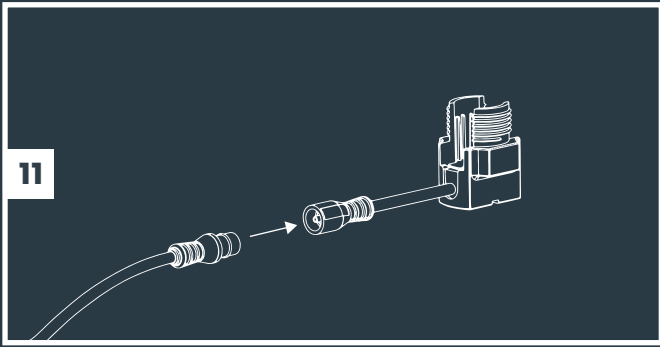

**Tree Mount  
(From page 3)**

**2x Tree Mount  
(From page 3)**

**Wall Mount  
(From page 7)**

**With Riser accessory  
(From page 5)**

**MINI SCOPE, SCOPE & BIG SCOPE (NARROW)**

Transformer "ON"

11

12