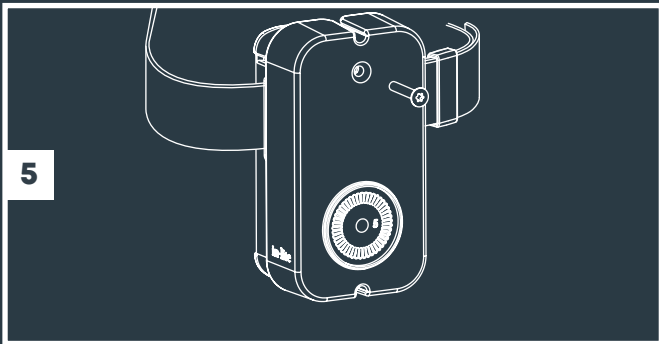

**Tree Mount  
(From page 3)**

**2x Tree Mount  
(From page 3)**

**Wall Mount  
(From page 7)**

**With Riser accessory  
(From page 5)**

**MINI SCOPE, SCOPE & BIG SCOPE (NARROW)**

Transformer "ON"

11

12