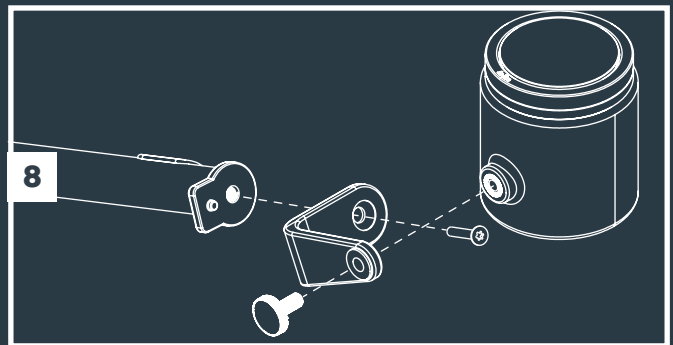

**Tree Mount  
(From page 3)**

**2x Tree Mount  
(From page 3)**

**Wall Mount  
(From page 7)**

**With Riser accessory  
(From page 5)**

**MINI SCOPE, SCOPE & BIG SCOPE (NARROW)**

Transformer "ON"

11

12