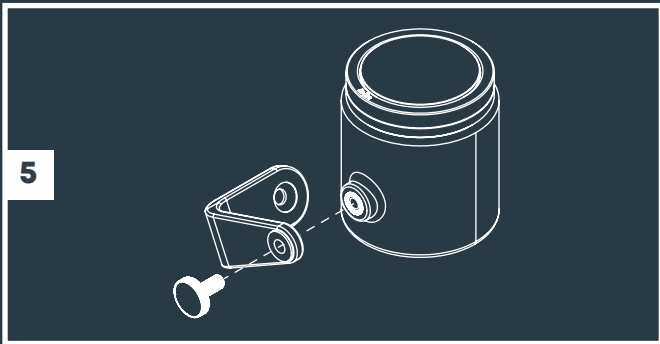

**Tree Mount  
(From page 3)**

**2x Tree Mount  
(From page 3)**

**Wall Mount  
(From page 7)**

**With Riser accessory  
(From page 5)**

**MINI SCOPE, SCOPE & BIG SCOPE (NARROW)**

Transformer "ON"

11

12