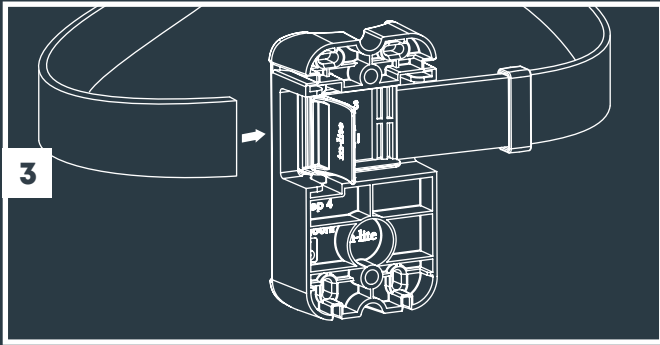

**Tree Mount  
(From page 3)**

**2x Tree Mount  
(From page 3)**

**Wall Mount  
(From page 7)**

**With Riser accessory  
(From page 5)**

**MINI SCOPE, SCOPE & BIG SCOPE (NARROW)**

Transformer "ON"

11

12