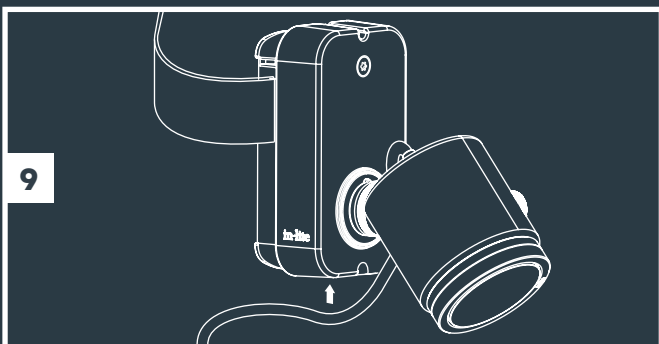

**Tree Mount  
(From page 3)**

**2x Tree Mount  
(From page 3)**

**Wall Mount  
(From page 7)**

**With Riser accessory  
(From page 5)**

**MINI SCOPE, SCOPE & BIG SCOPE (NARROW)**

Transformer "ON"

11

12