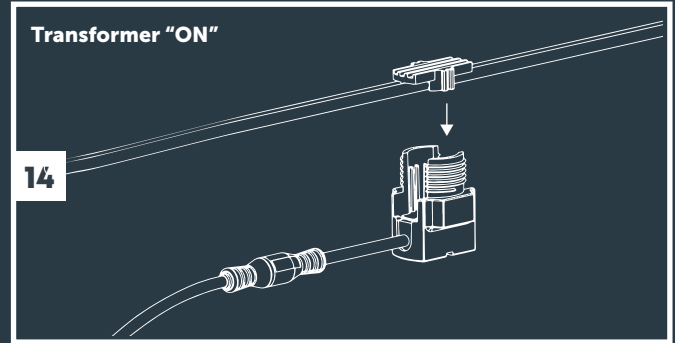

**Tree Mount  
(From page 3)**

**2x Tree Mount  
(From page 3)**

**Wall Mount  
(From page 7)**

**With Riser accessory  
(From page 5)**

**MINI SCOPE, SCOPE & BIG SCOPE (NARROW)**

Transformer "ON"

11

12