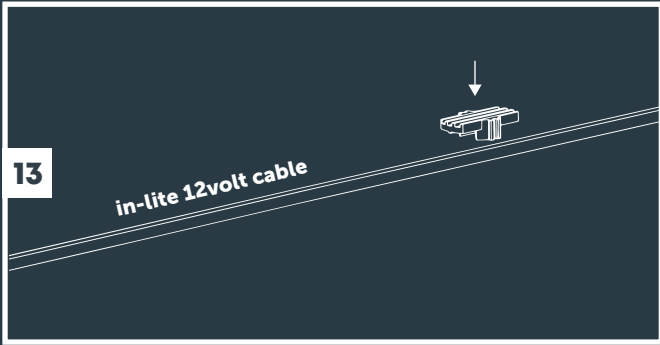

**Tree Mount  
(From page 3)**

**2x Tree Mount  
(From page 3)**

**Wall Mount  
(From page 7)**

**With Riser accessory  
(From page 5)**

**MINI SCOPE, SCOPE & BIG SCOPE (NARROW)**

Transformer "ON"

11

12