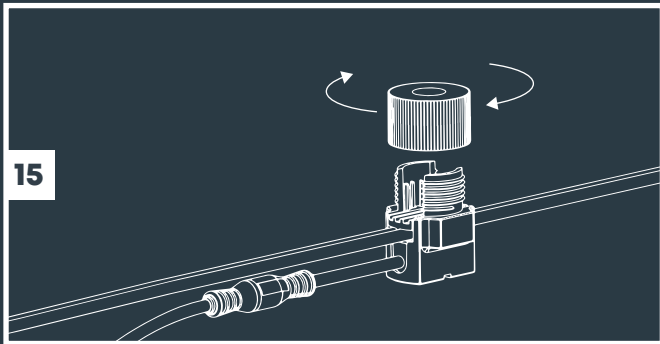

**Tree Mount  
(From page 3)**

**2x Tree Mount  
(From page 3)**

**Wall Mount  
(From page 7)**

**With Riser accessory  
(From page 5)**

**MINI SCOPE, SCOPE & BIG SCOPE (NARROW)**

Transformer "ON"

11

12