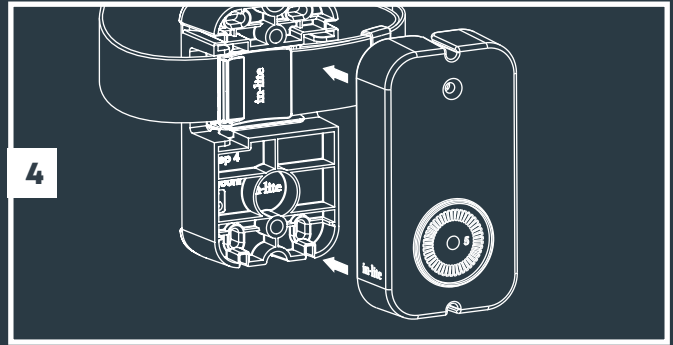

**Tree Mount  
(From page 3)**

**2x Tree Mount  
(From page 3)**

**Wall Mount  
(From page 7)**

**With Riser accessory  
(From page 5)**

**MINI SCOPE, SCOPE & BIG SCOPE (NARROW)**

Transformer "ON"

11

12