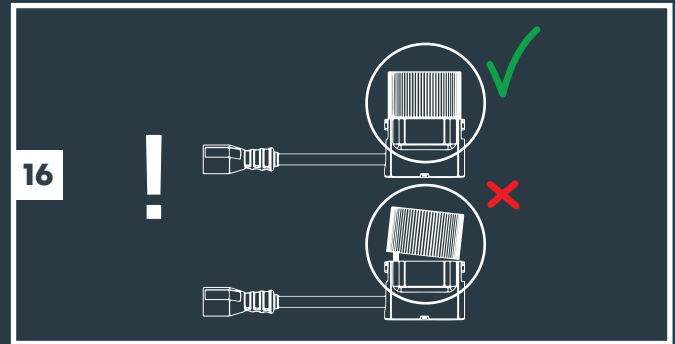

**Tree Mount  
(From page 3)**

**2x Tree Mount  
(From page 3)**

**Wall Mount  
(From page 7)**

**With Riser accessory  
(From page 5)**

**MINI SCOPE, SCOPE & BIG SCOPE (NARROW)**

Transformer "ON"

11

12