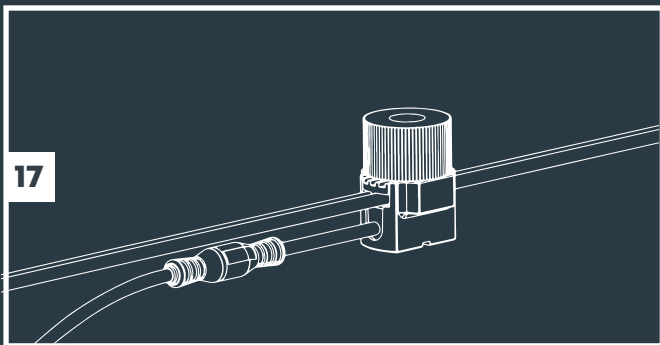

**Tree Mount  
(From page 3)**

**2x Tree Mount  
(From page 3)**

**Wall Mount  
(From page 7)**

**With Riser accessory  
(From page 5)**

**MINI SCOPE, SCOPE & BIG SCOPE (NARROW)**

Transformer "ON"

11

12