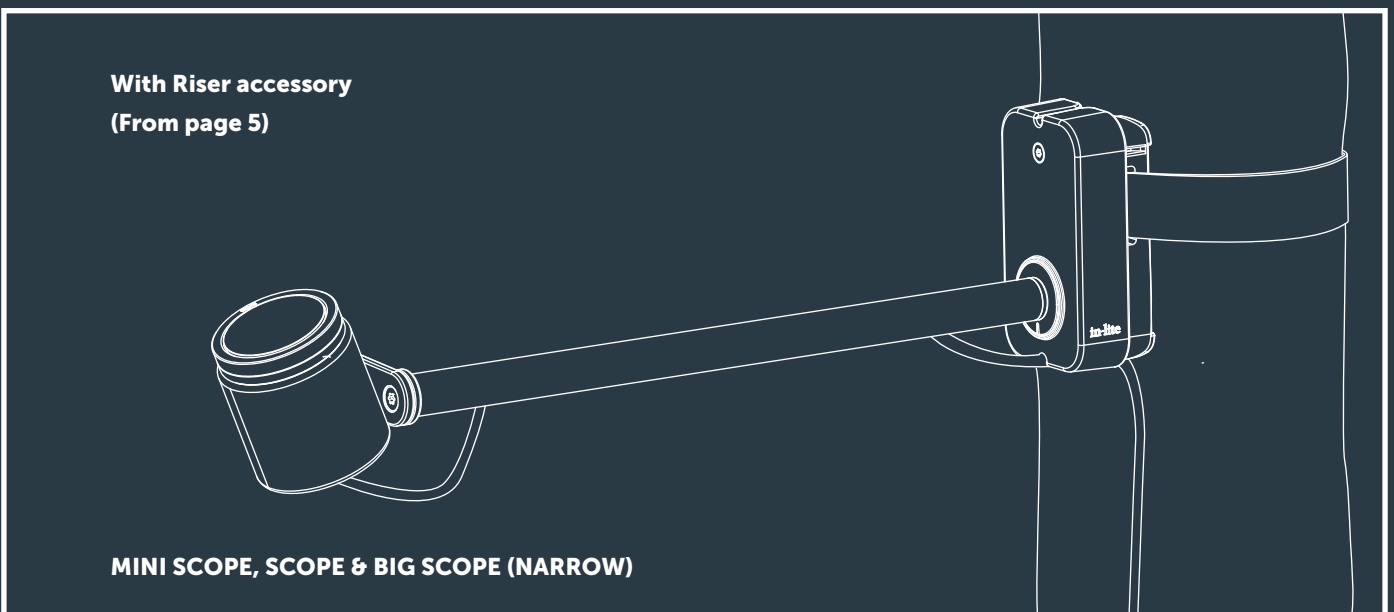

**Tree Mount  
(From page 3)**

**2x Tree Mount  
(From page 3)**

**Wall Mount  
(From page 7)**

**With Riser accessory  
(From page 5)**

**MINI SCOPE, SCOPE & BIG SCOPE (NARROW)**

Transformer "ON"

11

12