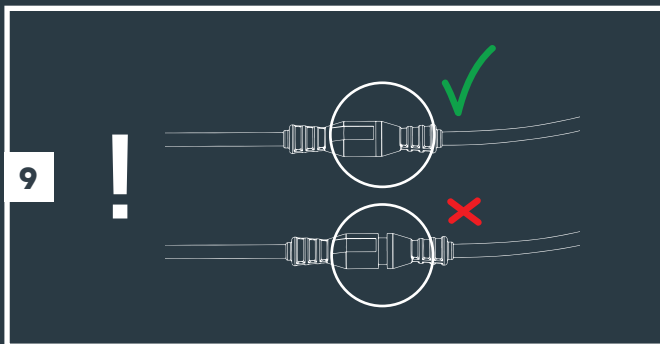

**Tree Mount  
(From page 3)**

**2x Tree Mount  
(From page 3)**

**Wall Mount  
(From page 7)**

**With Riser accessory  
(From page 5)**

**MINI SCOPE, SCOPE & BIG SCOPE (NARROW)**

Transformer "ON"

11

12