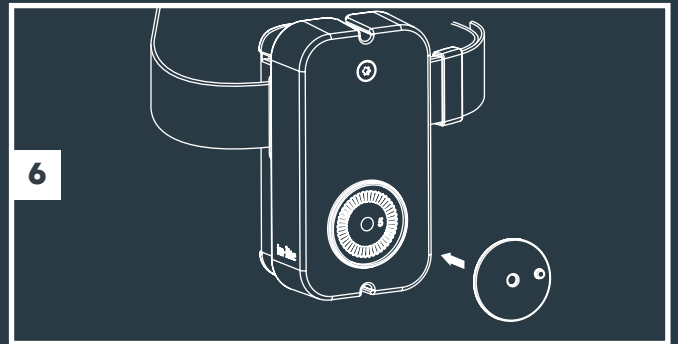

**Tree Mount  
(From page 3)**

**2x Tree Mount  
(From page 3)**

**Wall Mount  
(From page 7)**

**With Riser accessory  
(From page 5)**

**MINI SCOPE, SCOPE & BIG SCOPE (NARROW)**

Transformer "ON"

11

12