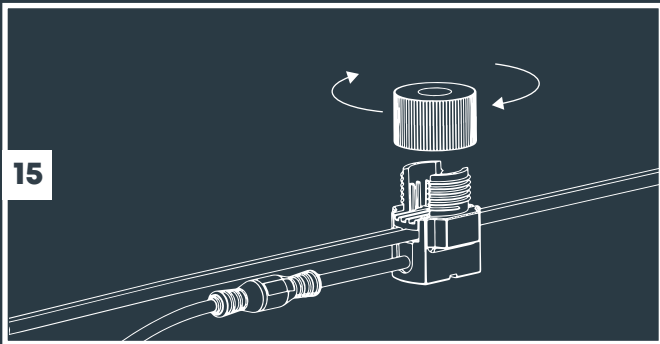

**Tree Mount  
(From page 3)**

**2x Tree Mount  
(From page 3)**

**Wall Mount  
(From page 7)**

**With Riser accessory  
(From page 5)**

**MINI SCOPE, SCOPE & BIG SCOPE (NARROW)**

Transformer "ON"

11

12