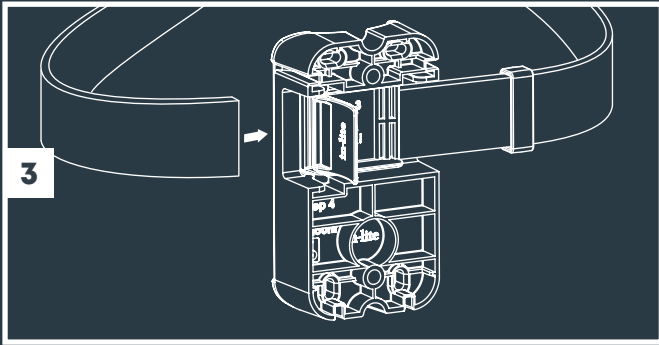

**Tree Mount  
(From page 3)**

**2x Tree Mount  
(From page 3)**

**Wall Mount  
(From page 7)**

**With Riser accessory  
(From page 5)**

**MINI SCOPE, SCOPE & BIG SCOPE (NARROW)**

Transformer "ON"

11

12