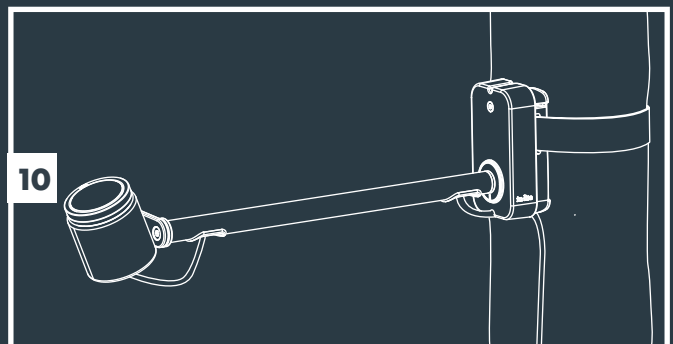

**Tree Mount  
(From page 3)**

**2x Tree Mount  
(From page 3)**

**Wall Mount  
(From page 7)**

**With Riser accessory  
(From page 5)**

**MINI SCOPE, SCOPE & BIG SCOPE (NARROW)**

Transformer "ON"

11

12