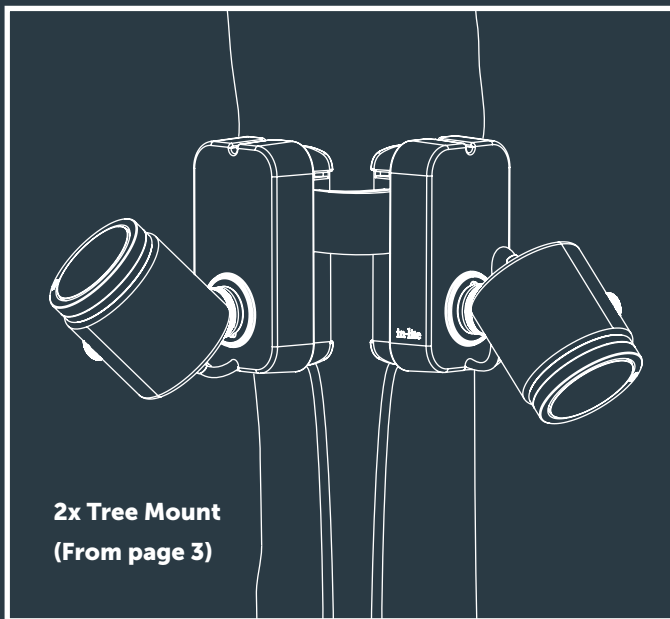

**Tree Mount  
(From page 3)**

**2x Tree Mount  
(From page 3)**

**Wall Mount  
(From page 7)**

**With Riser accessory  
(From page 5)**

**MINI SCOPE, SCOPE & BIG SCOPE (NARROW)**

Transformer "ON"

11

12