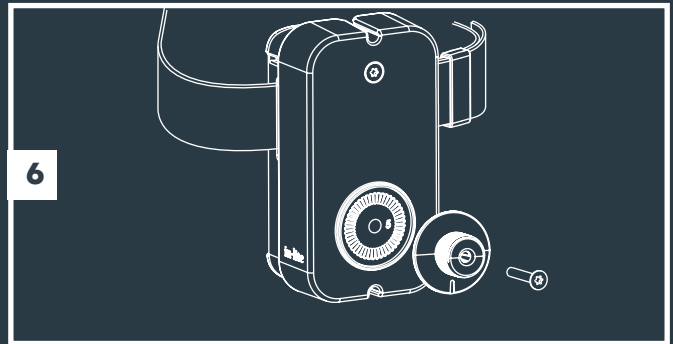

**Tree Mount  
(From page 3)**

**2x Tree Mount  
(From page 3)**

**Wall Mount  
(From page 7)**

**With Riser accessory  
(From page 5)**

**MINI SCOPE, SCOPE & BIG SCOPE (NARROW)**

Transformer "ON"

11

12