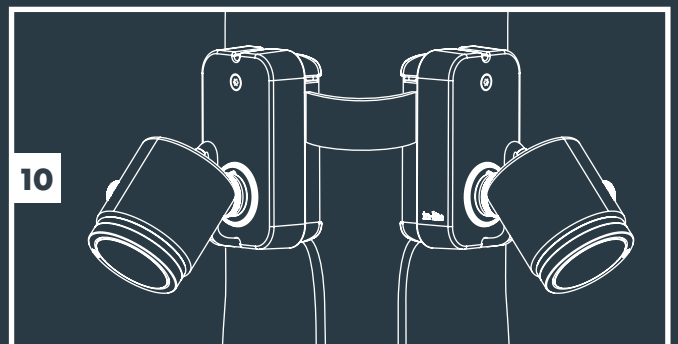

**Tree Mount  
(From page 3)**

**2x Tree Mount  
(From page 3)**

**Wall Mount  
(From page 7)**

**With Riser accessory  
(From page 5)**

**MINI SCOPE, SCOPE & BIG SCOPE (NARROW)**

Transformer "ON"

11

12