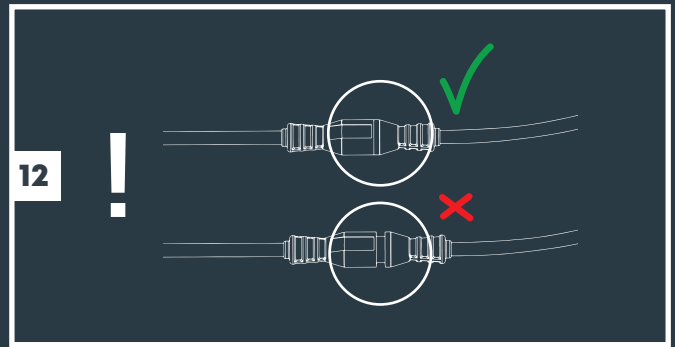

**Tree Mount  
(From page 3)**

**2x Tree Mount  
(From page 3)**

**Wall Mount  
(From page 7)**

**With Riser accessory  
(From page 5)**

**MINI SCOPE, SCOPE & BIG SCOPE (NARROW)**

Transformer "ON"

11

12