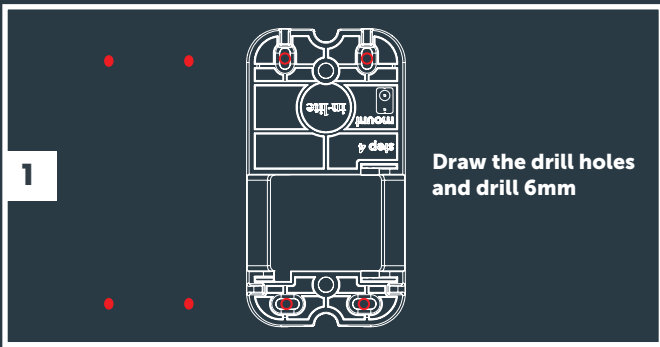

**Tree Mount  
(From page 3)**

**2x Tree Mount  
(From page 3)**

**Wall Mount  
(From page 7)**

**With Riser accessory  
(From page 5)**

**MINI SCOPE, SCOPE & BIG SCOPE (NARROW)**

Transformer "ON"

11

12