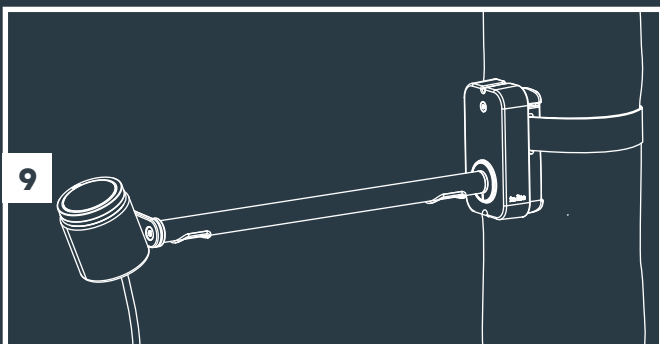

**Tree Mount  
(From page 3)**

**2x Tree Mount  
(From page 3)**

**Wall Mount  
(From page 7)**

**With Riser accessory  
(From page 5)**

**MINI SCOPE, SCOPE & BIG SCOPE (NARROW)**

Transformer "ON"

11

12