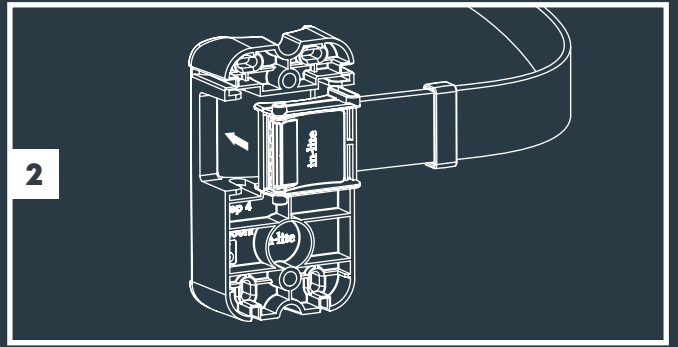

**Tree Mount  
(From page 3)**

**2x Tree Mount  
(From page 3)**

**Wall Mount  
(From page 7)**

**With Riser accessory  
(From page 5)**

**MINI SCOPE, SCOPE & BIG SCOPE (NARROW)**

Transformer "ON"

11

12