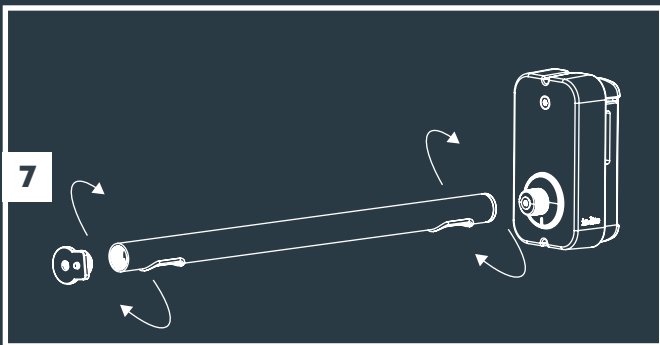

**Tree Mount  
(From page 3)**

**2x Tree Mount  
(From page 3)**

**Wall Mount  
(From page 7)**

**With Riser accessory  
(From page 5)**

**MINI SCOPE, SCOPE & BIG SCOPE (NARROW)**

Transformer "ON"

11

12