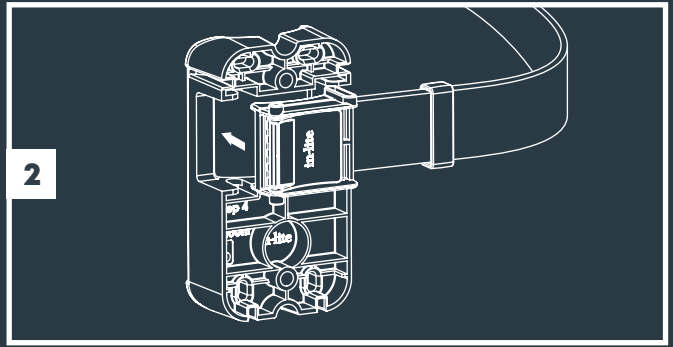

**Tree Mount  
(From page 3)**

**2x Tree Mount  
(From page 3)**

**Wall Mount  
(From page 7)**

**With Riser accessory  
(From page 5)**

**MINI SCOPE, SCOPE & BIG SCOPE (NARROW)**

Transformer "ON"

11

12