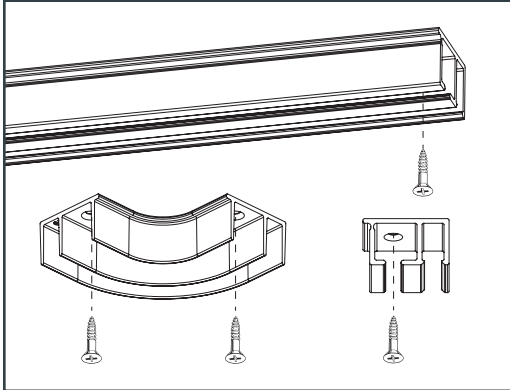

EVO FLEX
PROFILE

OVERVIEW EVO FLEX

- 1** EVO FLEX DRIVER 1
- 2** EVO FLEX 1
- 3** EVO FLEX 2
- 4** EVO FLEX 3
- 5** EVO FLEX PROFILE
- 6** EVO FLEX CLIPS
- 7** EVO FLEX CORNER OUTSIDE
- 8** EVO FLEX CORNER INSIDE
- 9** EVO FLEX-EXT CORD 1
- 10** EVO FLEX WATERLOCK

OVERVIEW
EVO FLEX

TEMPORARY FIXING

PLACING THE FLEX

CUTTING THE FLEX

PLACING DRIVER (OPTIONAL)

ATTACHING PROFILE

OVERVIEW
EVO FLEX

- 1x EVO FLEX**
1
- 2x EVO FLEX**
2
- 1x EVO FLEX**
3
- 4x EVO FLEX**
DRIVER 1
- 6x EVO FLEX**
CLIPS
- 6x EVO FLEX**
PROFILE
- 1x EVO FLEX**
CORNER OUTSIDE
- 1x EVO FLEX**
CORNER INSIDE