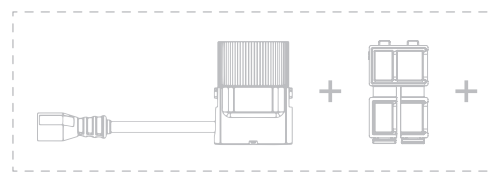

OVERVIEW

EVO FLEX

EVO FLEX
CLIPS (6x)

EVO FLEX
1/2/3

EVO FLEX
CORNER OUTSIDE

EVO FLEX
CORNER INSIDE

EVO FLEX
DRIVER 1

EVO FLEX
-EXT CORD 1

EVO FLEX
PROFILE

OVERVIEW EVO FLEX

- 1** EVO FLEX DRIVER 1
- 2** EVO FLEX 1
- 3** EVO FLEX 2
- 4** EVO FLEX 3
- 5** EVO FLEX PROFILE
- 6** EVO FLEX CLIPS
- 7** EVO FLEX CORNER OUTSIDE
- 8** EVO FLEX CORNER INSIDE
- 9** EVO FLEX-EXT CORD 1
- 10** EVO FLEX WATERLOCK