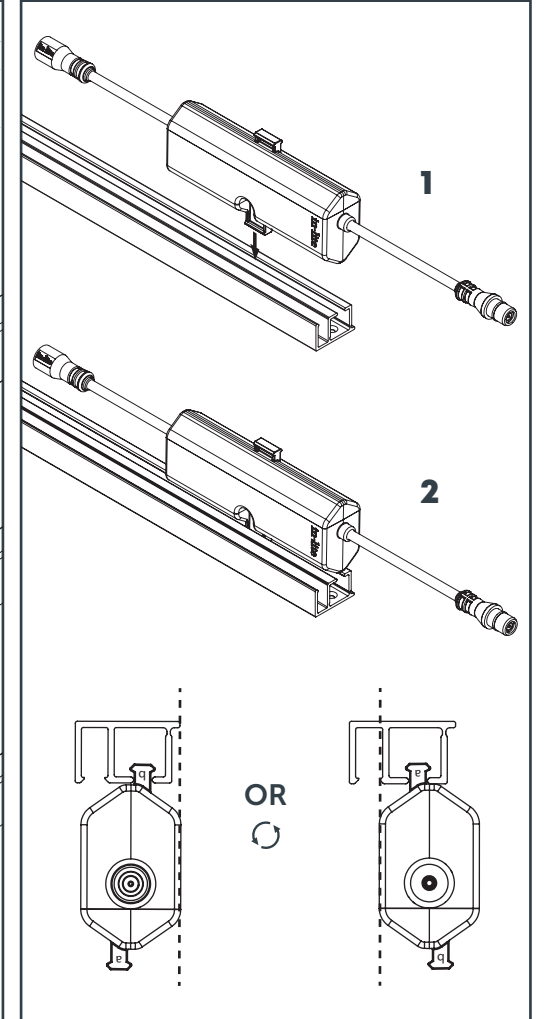

EVO FLEX
PROFILE

OVERVIEW EVO FLEX

- 1** EVO FLEX DRIVER 1
- 2** EVO FLEX 1
- 3** EVO FLEX 2
- 4** EVO FLEX 3
- 5** EVO FLEX PROFILE
- 6** EVO FLEX CLIPS
- 7** EVO FLEX CORNER OUTSIDE
- 8** EVO FLEX CORNER INSIDE
- 9** EVO FLEX-EXT CORD 1
- 10** EVO FLEX WATERLOCK

OVERVIEW
EVO FLEX

TEMPORARY FIXING

PLACING THE FLEX

CUTTING THE FLEX

PLACING DRIVER (OPTIONAL)

ATTACHING PROFILE

OVERVIEW
EVO FLEX

- 1x EVO FLEX**
1
- 2x EVO FLEX**
2
- 1x EVO FLEX**
3
- 4x EVO FLEX**
DRIVER 1
- 6x EVO FLEX**
CLIPS
- 6x EVO FLEX**
PROFILE
- 1x EVO FLEX**
CORNER OUTSIDE
- 1x EVO FLEX**
CORNER INSIDE