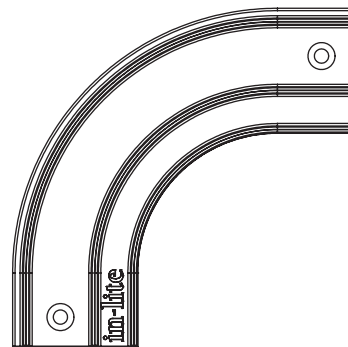

OVERVIEW

EVO FLEX

EVO FLEX
CLIPS (6x)

EVO FLEX
1/2/3

EVO FLEX
CORNER OUTSIDE

EVO FLEX
CORNER INSIDE

EVO FLEX
DRIVER 1

EVO FLEX
-EXT CORD 1

EVO FLEX
PROFILE

OVERVIEW EVO FLEX

- 1** EVO FLEX DRIVER 1
- 2** EVO FLEX 1
- 3** EVO FLEX 2
- 4** EVO FLEX 3
- 5** EVO FLEX PROFILE
- 6** EVO FLEX CLIPS
- 7** EVO FLEX CORNER OUTSIDE
- 8** EVO FLEX CORNER INSIDE
- 9** EVO FLEX-EXT CORD 1
- 10** EVO FLEX WATERLOCK

OVERVIEW
EVO FLEX

TEMPORARY FIXING

PLACING THE FLEX

CUTTING THE FLEX

PLACING DRIVER (OPTIONAL)

ATTACHING PROFILE

OVERVIEW
EVO FLEX

- 1x EVO FLEX**
1
- 2x EVO FLEX**
2
- 1x EVO FLEX**
3
- 4x EVO FLEX**
DRIVER 1
- 6x EVO FLEX**
CLIPS
- 6x EVO FLEX**
PROFILE
- 1x EVO FLEX**
CORNER OUTSIDE
- 1x EVO FLEX**
CORNER INSIDE