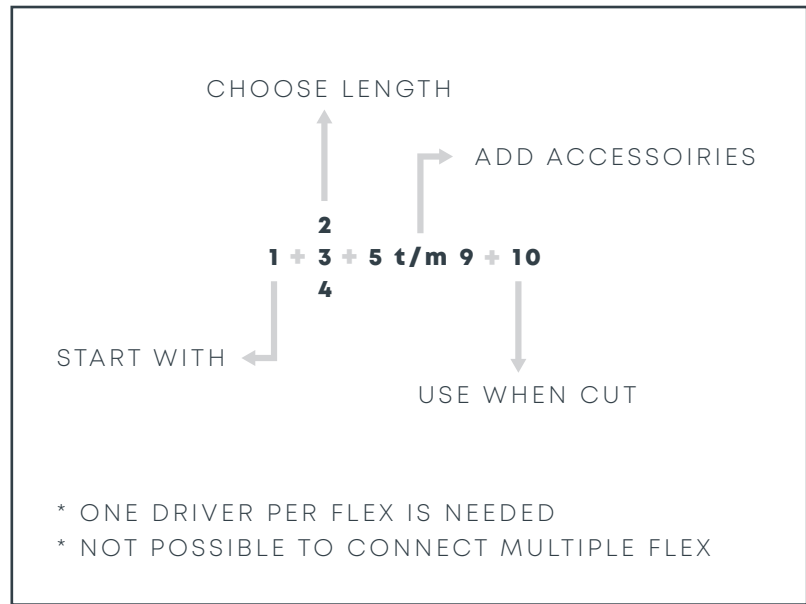

OVERVIEW

EVO FLEX

EVO FLEX
CLIPS (6x)

EVO FLEX
1/2/3

EVO FLEX
CORNER OUTSIDE

EVO FLEX
CORNER INSIDE

EVO FLEX
DRIVER 1

EVO FLEX
-EXT CORD 1

EVO FLEX
PROFILE

OVERVIEW EVO FLEX

- 1** EVO FLEX DRIVER 1
- 2** EVO FLEX 1
- 3** EVO FLEX 2
- 4** EVO FLEX 3
- 5** EVO FLEX PROFILE
- 6** EVO FLEX CLIPS
- 7** EVO FLEX CORNER OUTSIDE
- 8** EVO FLEX CORNER INSIDE
- 9** EVO FLEX-EXT CORD 1
- 10** EVO FLEX WATERLOCK

OVERVIEW
EVO FLEX

TEMPORARY FIXING

PLACING THE FLEX

CUTTING THE FLEX

PLACING DRIVER (OPTIONAL)

ATTACHING PROFILE

OVERVIEW
EVO FLEX

- 1x EVO FLEX**
1
- 2x EVO FLEX**
2
- 1x EVO FLEX**
3
- 4x EVO FLEX**
DRIVER 1
- 6x EVO FLEX**
CLIPS
- 6x EVO FLEX**
PROFILE
- 1x EVO FLEX**
CORNER OUTSIDE
- 1x EVO FLEX**
CORNER INSIDE