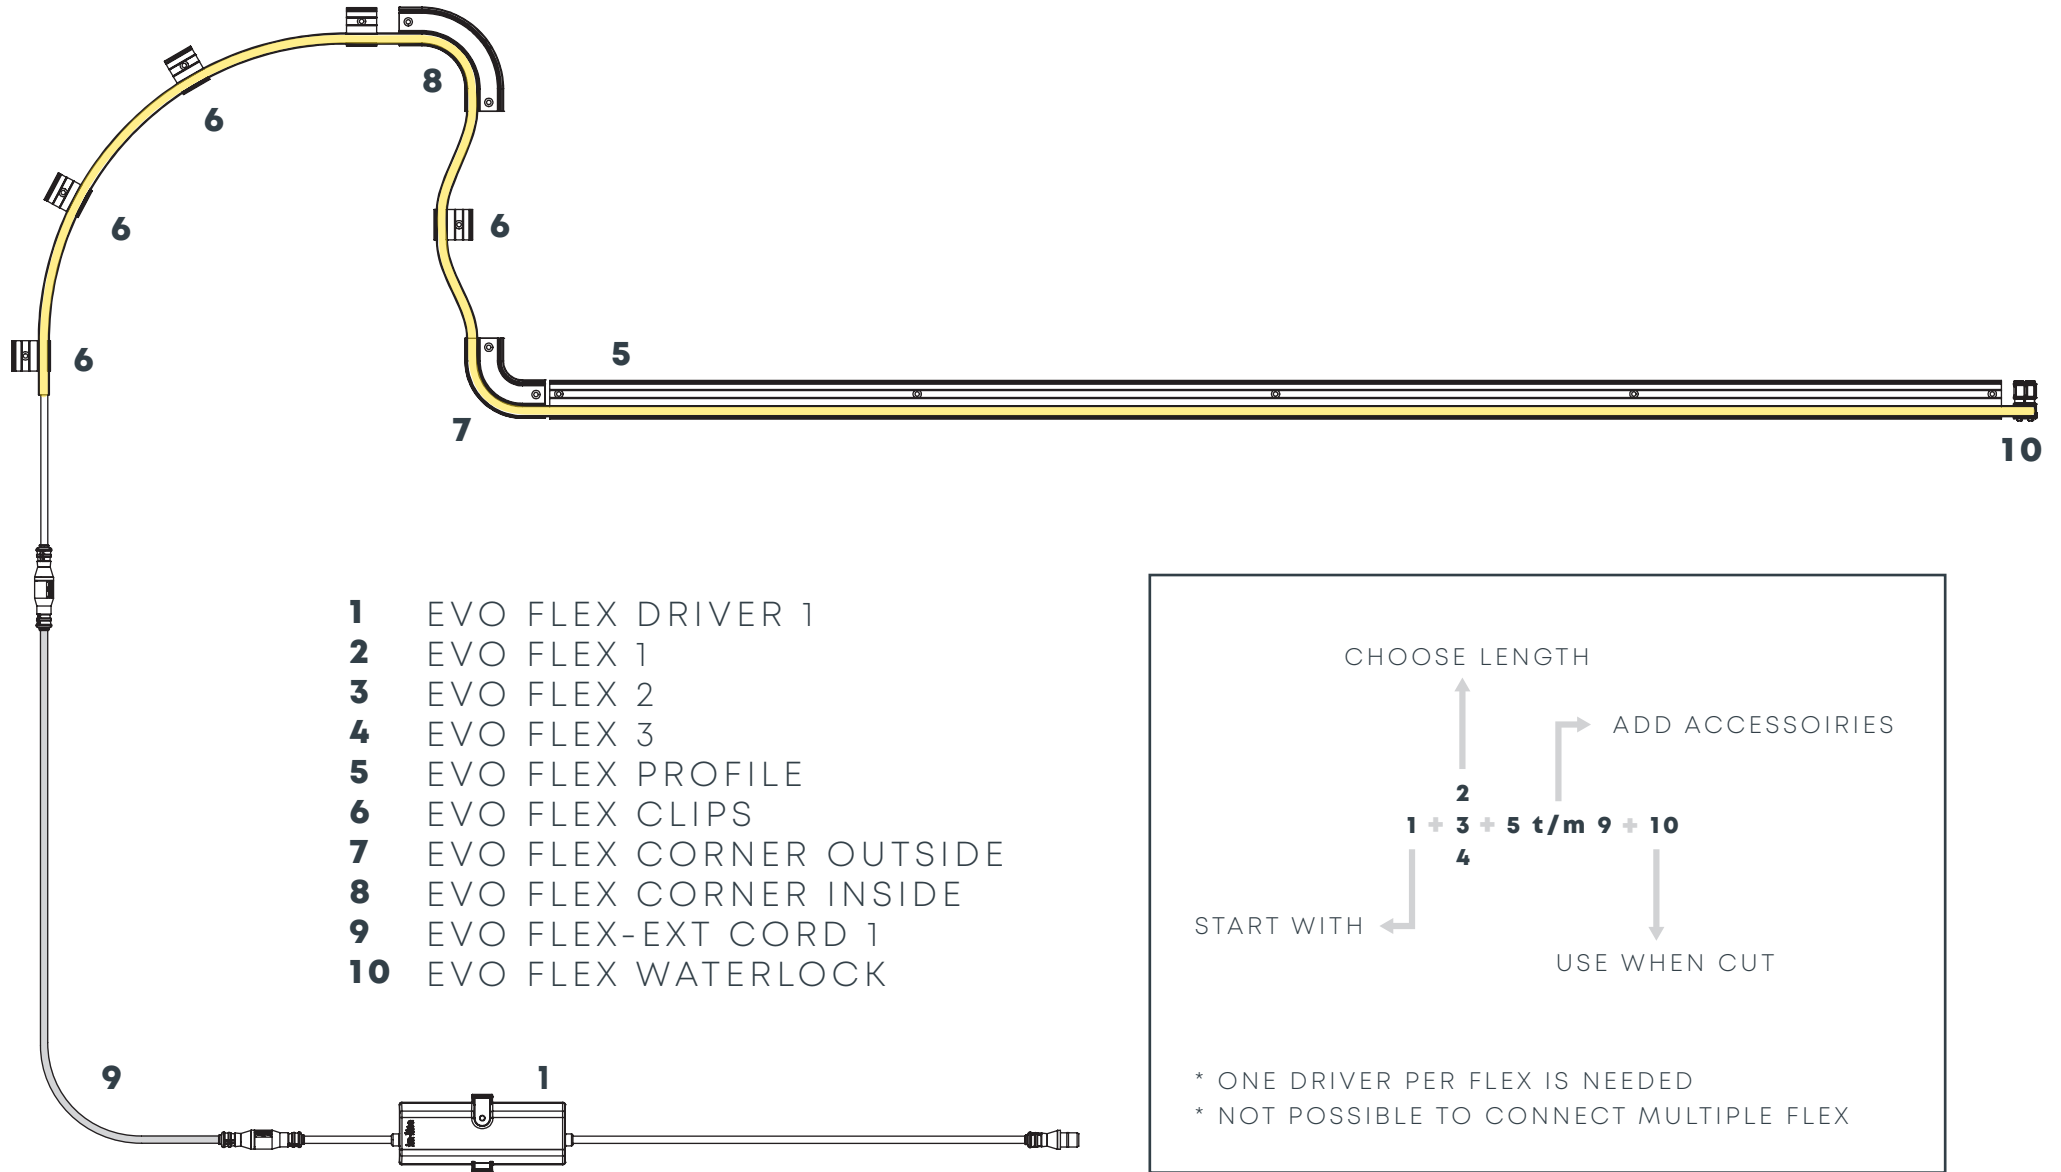

OVERVIEW

EVO FLEX

EVO FLEX
CLIPS (6x)

EVO FLEX
1/2/3

EVO FLEX
CORNER OUTSIDE

EVO FLEX
CORNER INSIDE

EVO FLEX
DRIVER 1

EVO FLEX
-EXT CORD 1

EVO FLEX
PROFILE

OVERVIEW EVO FLEX

- 1** EVO FLEX DRIVER 1
- 2** EVO FLEX 1
- 3** EVO FLEX 2
- 4** EVO FLEX 3
- 5** EVO FLEX PROFILE
- 6** EVO FLEX CLIPS
- 7** EVO FLEX CORNER OUTSIDE
- 8** EVO FLEX CORNER INSIDE
- 9** EVO FLEX-EXT CORD 1
- 10** EVO FLEX WATERLOCK

OVERVIEW
EVO FLEX

TEMPORARY FIXING

PLACING THE FLEX

CUTTING THE FLEX

PLACING DRIVER (OPTIONAL)

ATTACHING PROFILE

OVERVIEW
EVO FLEX

- 1x EVO FLEX**
1
- 2x EVO FLEX**
2
- 1x EVO FLEX**
3
- 4x EVO FLEX**
DRIVER 1
- 6x EVO FLEX**
CLIPS
- 6x EVO FLEX**
PROFILE
- 1x EVO FLEX**
CORNER OUTSIDE
- 1x EVO FLEX**
CORNER INSIDE