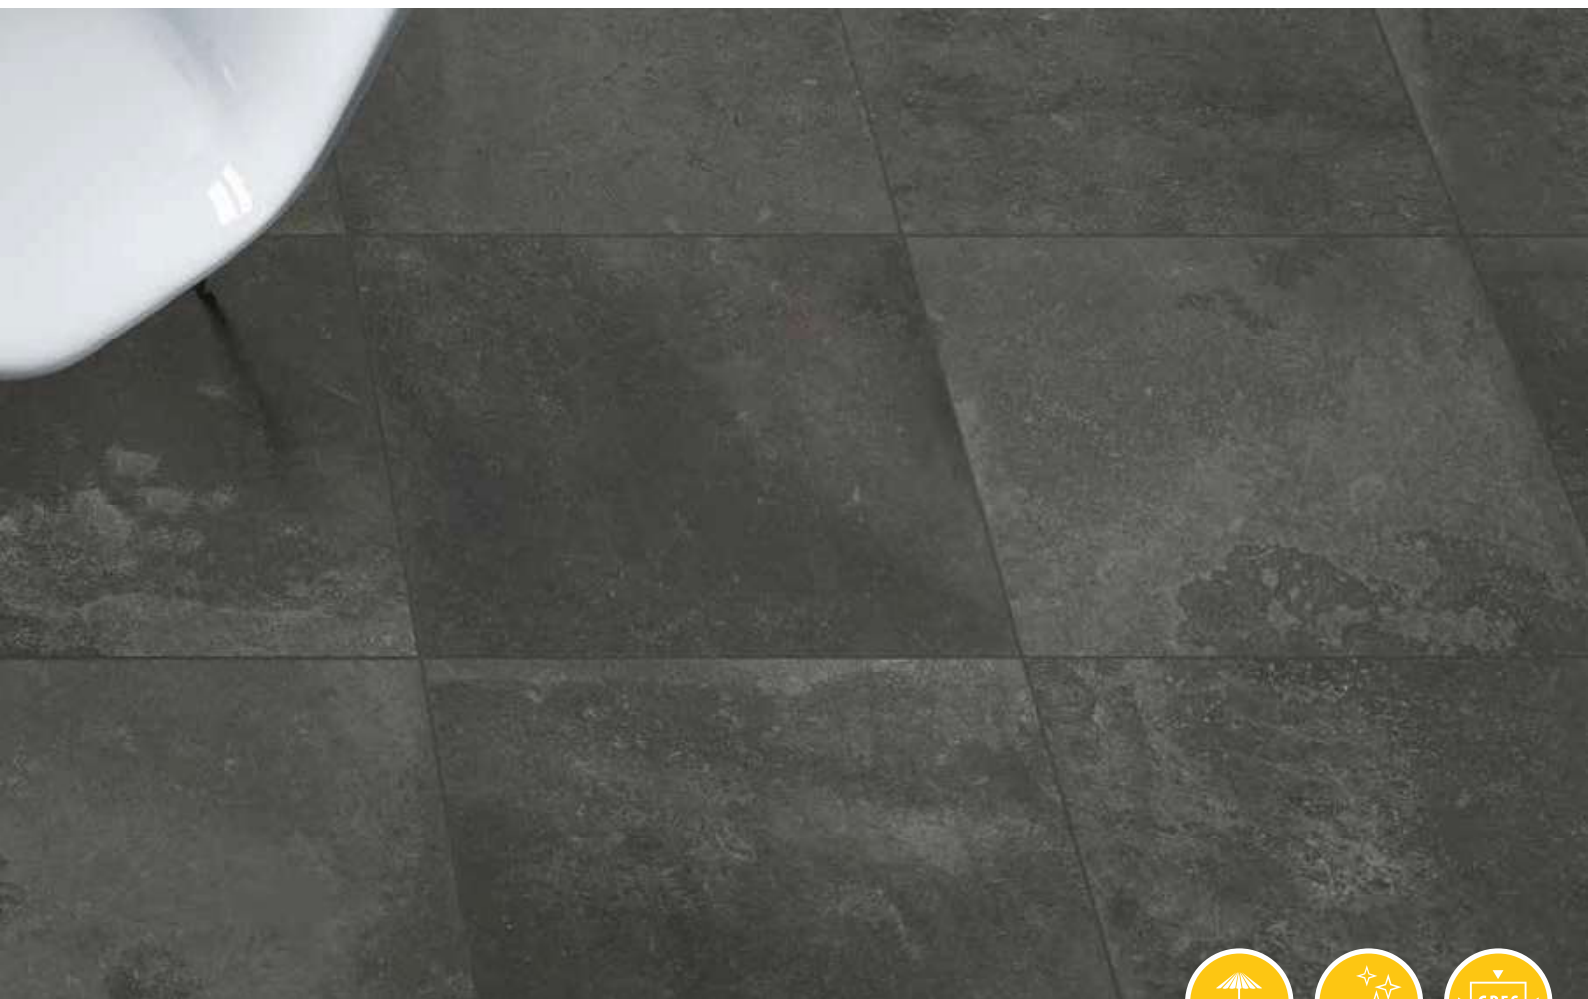

Genuanceerd

GEOCERAMICA® *Beton Look*

Re-Used

Het materiaal is niet hergebruikt zoals de naam doet vermoeden. Het is meer de wijze waarop de sfeervolle, wolkachtige genuanceerde kleuren tot leven komen. Zij lijken een verhaal te vertellen van lang vervlogen tijden en natuurlijke, stijlvolle materialen. Deze hoogwaardige serie gaat zeker vele harten stelen. Daarbij past de Cotto kleur ook nog eens precies in de opkomende trend van dit moment!

44%

KIEST BETONLOOK

Op de foto:
Re-used Grigio Antra