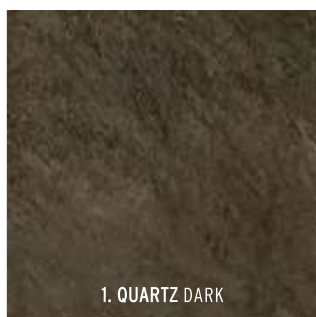

# #mooimetMBI

QUARTZ LOOK

QUARTZ	60 x 60 x 4
1. QUARTZ DARK	69,95
2. QUARTZ FOG	69,95
3. QUARTZ BEIGE	69,95

Adviesprijzen (€) per m<sup>2</sup> incl. BTW